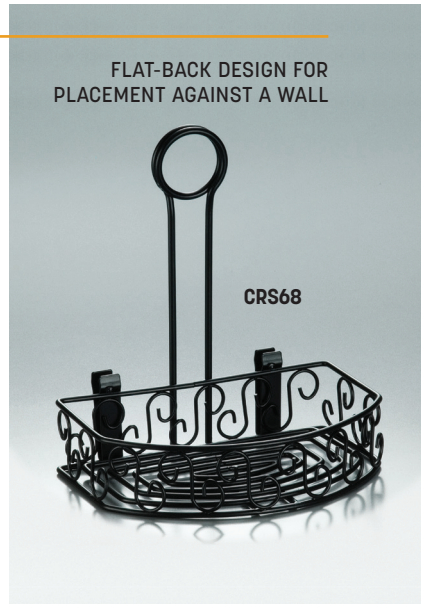

**CRL86** shown with BHM2 S&P shakers and BEE606 shaker

FLAT-BACK DESIGN FOR PLACEMENT AGAINST A WALL

**CRS68**

### Semi-Round Wrought Iron Condiment Racks

**CRL86** Leaf  
8 1/4" L x 6 1/4" W x 9" H  
(21 x 15.9 x 22.9 cm)

**CRS68** Scroll  
8 1/4" L x 6 1/4" W x 9" H  
(21 x 15.9 x 22.9 cm)

#### Leaf Design

**LDCC16** 6 1/4" Dia. x 9" H (15.9 x 22.9 cm)

**LDCC17** 7 1/2" Dia. x 9" H (19.1 x 22.9 cm)

**LDCC18** 7 3/4" Dia. x 9" H (19.7 x 22.9 cm)

#### Scroll Design

**WBCC6** 6 1/4" Dia. x 9" H (15.9 x 22.9 cm)

**WBCC7** 7 1/2" Dia. x 9" H (19.1 x 22.9 cm)

**WBCC8** 7 3/4" Dia. x 9" H (19.7 x 22.9 cm)

**102**

**LDCC17** shown with BHM2 S&P shakers

**LDCC18**